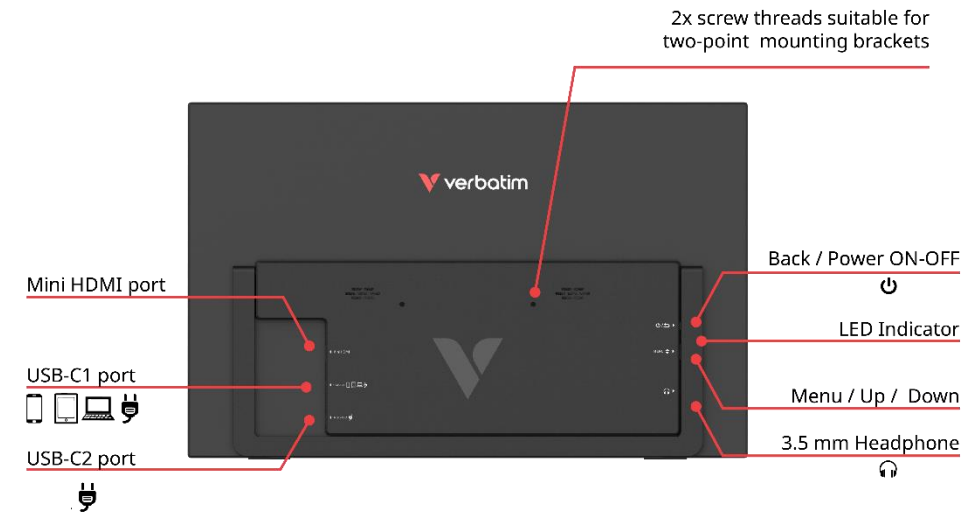

Features

Brightness (typical): 220-250cd/m² (Typ.)

NTSC: 45%

Contrast (typical): 1000:1 (Typ.)

Refresh rate: 60 Hz

Active area (mm): 14" 309.31×173.99, 15.6" 344.16×193.59 mm (H×V)

Pixel pitch (mm): 14" 161.1×161.1, 15.6": 179.25×179.25 um (H×V)

Resolution (H x V): 1920*1080

Aspect ratio: 16:9

Response Time:

Typical GTG:10ms, Typical Tr+Tf: 20ms, Btw: 20ms

View angles LR,DU (CR>10): 89/89/89/89 (Typ.)(CR>10)

OS Compatibility

- Android OS
- Windows 11/10/8
- Mac OS
- iOS (Adapter required for Lightning devices, not included; **Touchscreen function not supported by iOS/iPadOS where available**)

Languages

Front of pack: English

Back and Side of Pack: Product info in English, French, Spanish

Back of Pack: English, French, German, Dutch, Italian, Spanish, Portuguese, Polish, Russian, Czech, Hungarian, Slovakian, Croatian, Serbian, Romanian, Turkish, Traditional Chinese, Simplified Chinese, Korean, Japanese

Quick Installation Languages:

English, French, German, Traditional Chinese + Technical Support text in English, French, German, Dutch, Italian, Spanish, Portuguese, Polish, Russian, Czech, Hungarian, Croatian, Serbian, Slovakian, Romanian, Turkish, Traditional Chinese, Simplified Chinese, Korean, Japanese