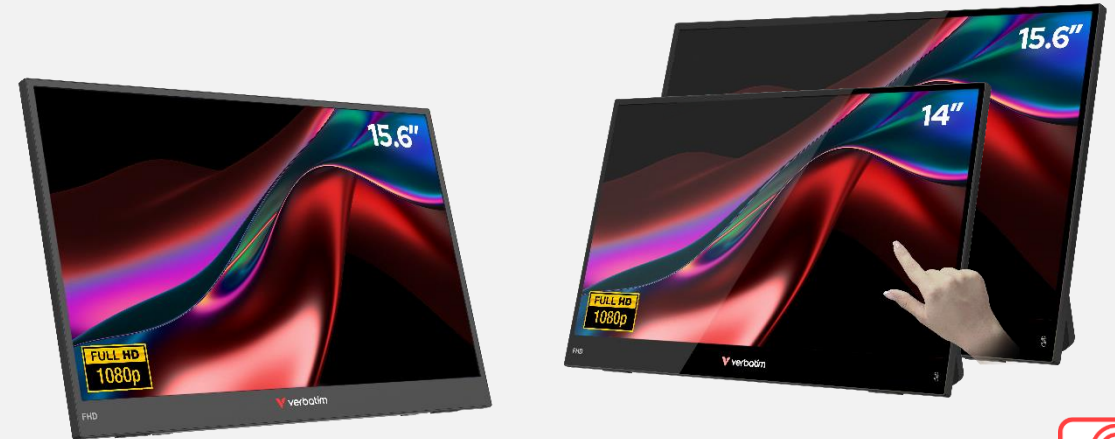

PN: 32400, 32401, 32402

Description

Verbatim's Portable Monitors LIGHT series is designed for users who require high-quality, compact displays for productivity and entertainment on the go.

The family comprises three models: a 14" touchscreen, a 15.6" touchscreen, and a 15.6" non-touch. Each model features a Full HD (1920 × 1080) resolution with an IPS panel, delivering sharp images and consistent colour reproduction across a 178° wide viewing angle.

With an ultra-slim and lightweight design, integrated speakers, and an audio jack, these monitors offer versatile functionality.

All units include a protective neoprene sleeve for secure and convenient portability.

- Full HD Resolution (1920 × 1080) with 16:9 Aspect Ratio & 16.7 million colours
- Touchscreen version uses 10-Point Capacitive Multi-Touch for fast and precise touch control thanks to the Glass+Glass Touch Panel.
- Easy USB-C Connection – plug & play, one cable for video, power, and touch (where available)
- IPS Panel with 178° Viewing Angle – clear images from any direction
- HDR Technology – enhanced picture quality and vibrant colours
- Wide Device Compatibility – works with PC, Mac, tablets, smartphones, and consoles via USB-C or HDMI
- Ultra-Slim & Lightweight Design – perfect for travel and mobile work
- Built-In Speakers & Audio Jack – no extra sound system needed
- Multi-lingual On Screen Display

* Only for Windows