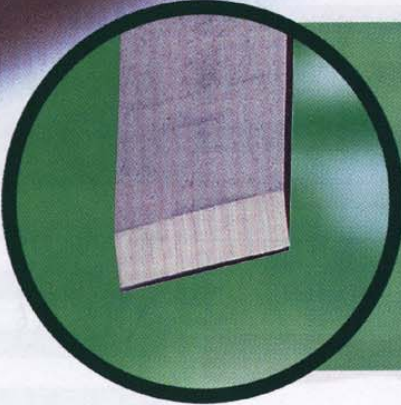

Wiha. Premium Tools
for Professionals.

Wiha Universal Scraper. Easily Removes Sealing, Paint and Glue.

The razor sharp blade quickly removes sealing, paint and glue.

The ergonomically shaped handle and the blade changing device ensure perfect handling.

The Wiha Universal Scraper is the optimal tool to quickly and easily remove seals, paint, glue and labels from glass and metallic surfaces.

The Universal Scraper is a robust tool with an ergonomic multi-component handle. Due to the special handle shape ultimate user comfort is provided. The high quality blades have a very long life. If a blade change is necessary, it can be done quickly and easily using the unique blade changing device.