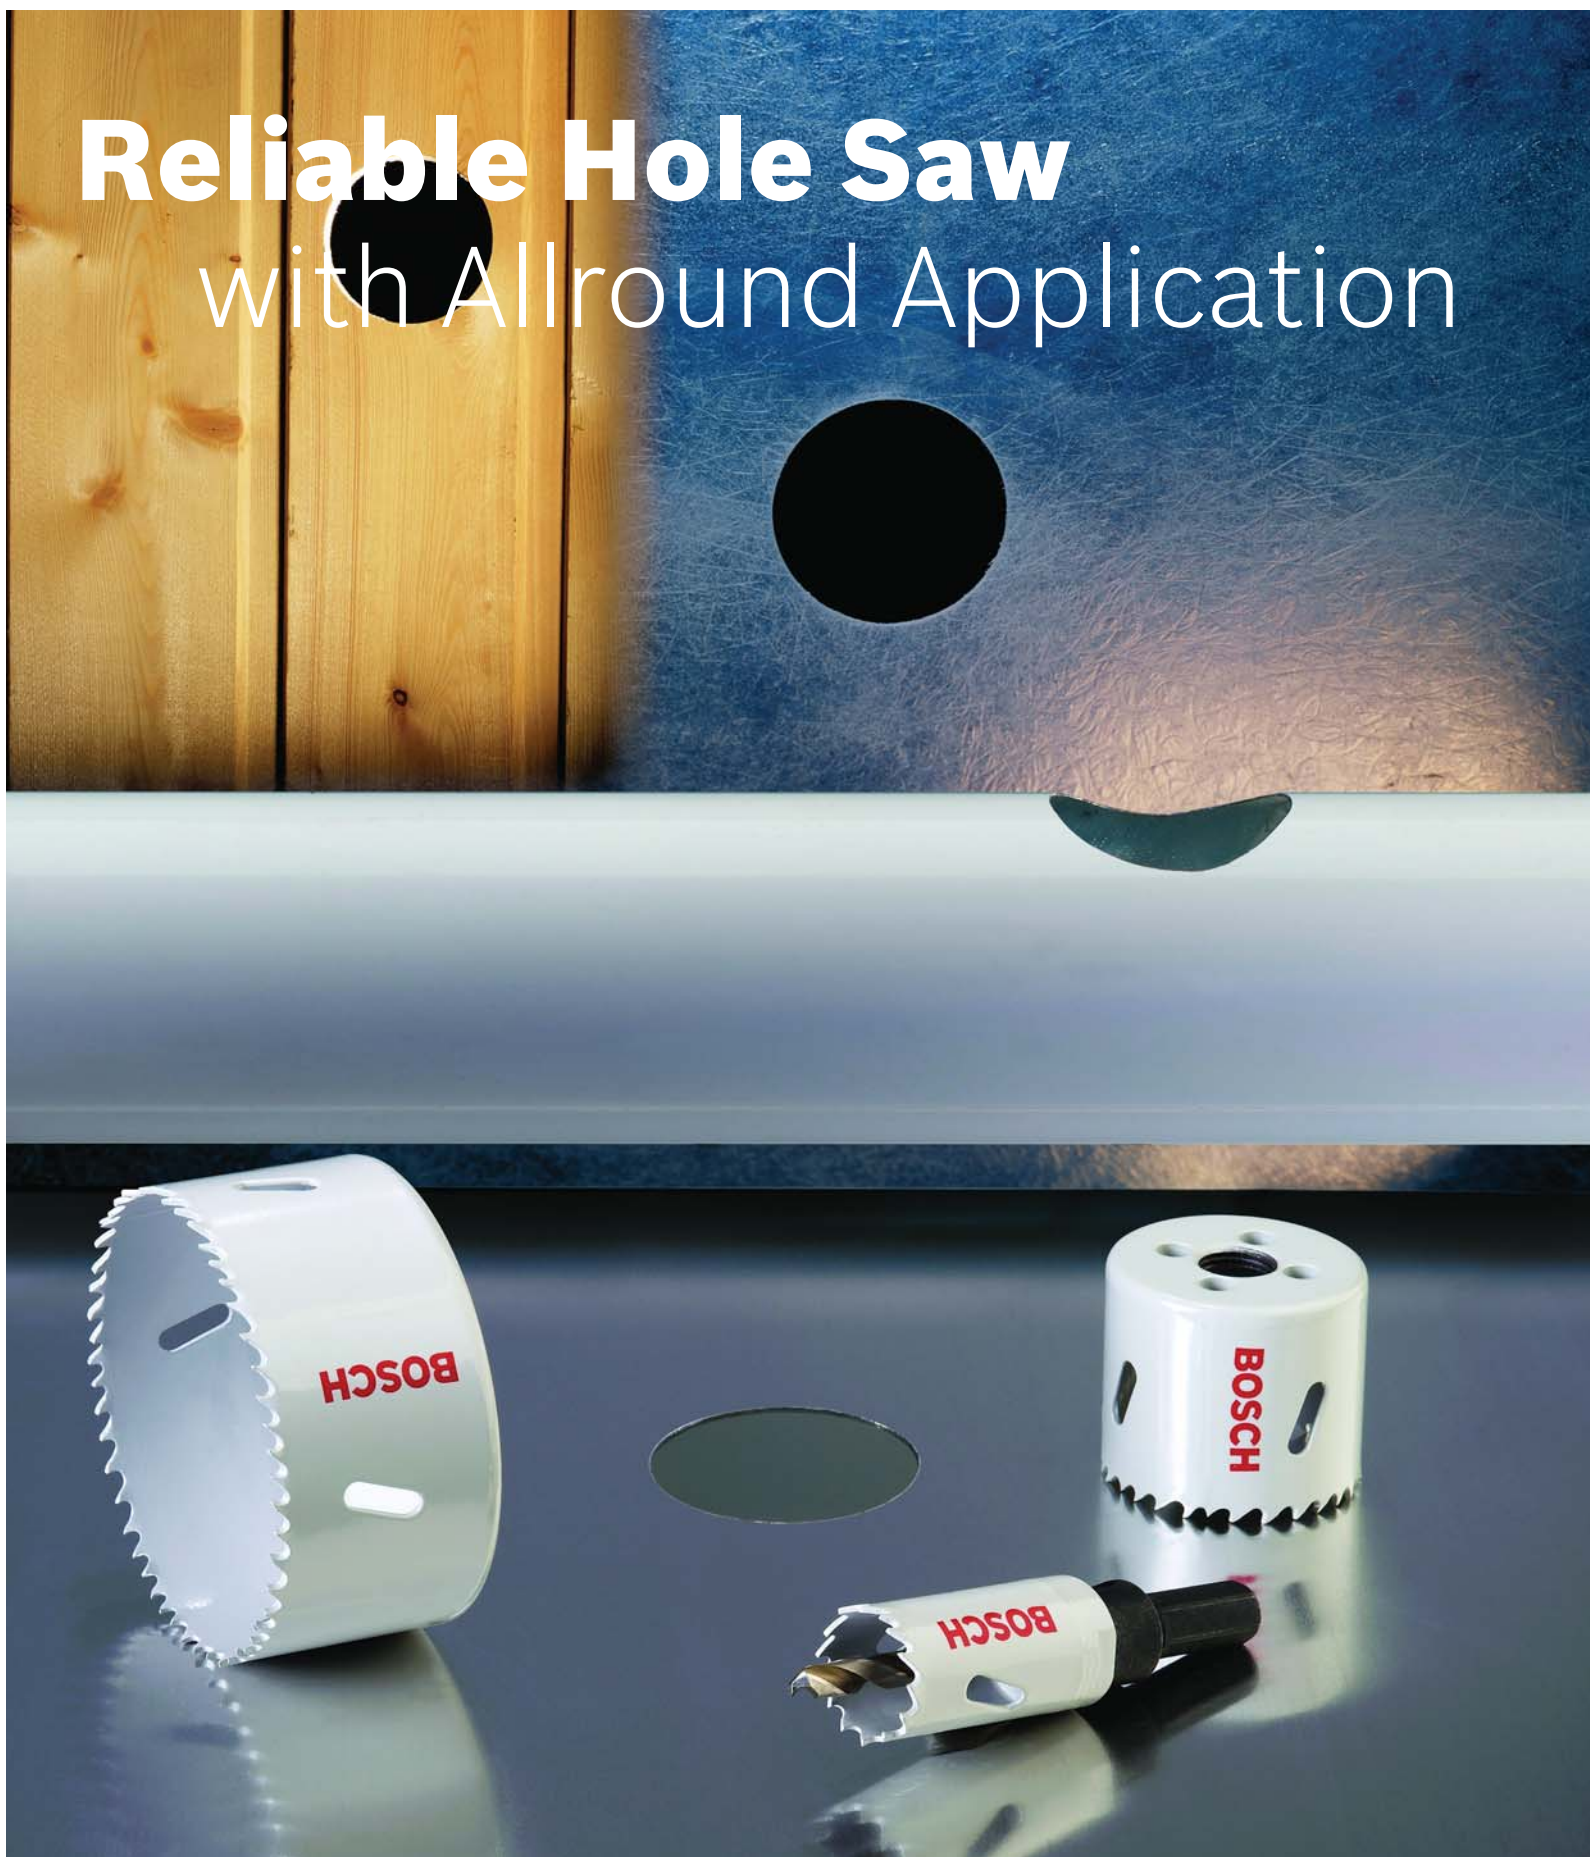

# Reliable Hole Saw

with Allround Application

**New!** The HSS bimetal hole saw with standard adapter system.

**BOSCH**  
Invented for life

**High quality material**

The Bosch HSS bi-metal hole saw composes of HCS carrier and HSS teeth which provides extended lifetime.

**Multiple application:**

It cuts in metal,aluminium, plastic and wood.

**Special tooth geometry**

The vario-pitch tooth technology and improved gullets enable faster and smoother cutting.

**Broad range**

Complete range from 14mm to 152 mm, covers all important diameters.

**Standard adapter system**

It fits not only Bosch adapter but also most bimetal hole saw adapter systems in the market.

Diameter mm	Cutting Depth mm	Sales package quantity	Part number	EAN code
14	38	1	2608580396	3165140518185
16	38	1	2608580397	3165140518192
17	38	1	2608580398	3165140518208
19	38	1	2608580399	3165140518215
20	38	1	2608580400	3165140518222
21	38	1	2608580401	3165140518239
22	38	1	2608580402	3165140518246
24	38	1	2608580403	3165140518253
25	38	1	2608580404	3165140518260
27	38	1	2608580405	3165140518277
29	38	1	2608580406	3165140518284
30	38	1	2608580407	3165140518291
32	38	1	2608580408	3165140518307
33	38	1	2608580409	3165140518314
35	38	1	2608580410	3165140518321
37	38	1	2608580411	3165140518338
38	38	1	2608580412	3165140518345
40	38	1	2608580413	3165140518352
41	38	1	2608580414	3165140518369
43	38	1	2608580415	3165140518376
44	38	1	2608580416	3165140518383
46	38	1	2608580417	3165140518390
48	38	1	2608580418	3165140518406
51	38	1	2608580419	3165140518413
52	38	1	2608580420	3165140518420
54	38	1	2608580421	3165140518437
56	38	1	2608580422	3165140518444