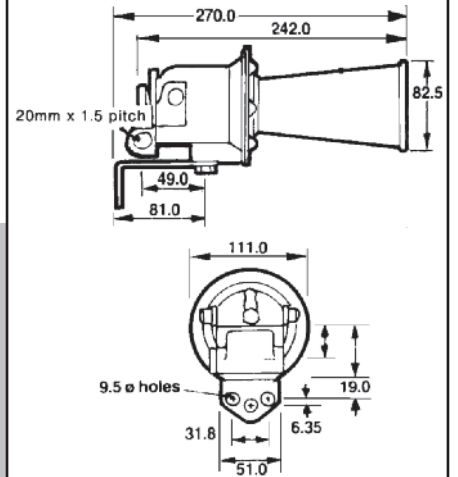

Features

- Powerful, high output
- 111dB
- Robust construction
- Weatherproof to IP54

Material

Cast iron / mild steel

Code No:	Voltage:	Frequency:	Current:
AHKLAXET-1000	12v Dc ---	470 Hz	2.50 A
AHKLAXET-1001	24v Dc ---	470 Hz	1.00 A
AHKLAXET-1008	115v Ac ~	470 Hz	0.50 A
AHKLAXET-1010	230v Ac ~	470 Hz	0.33 A