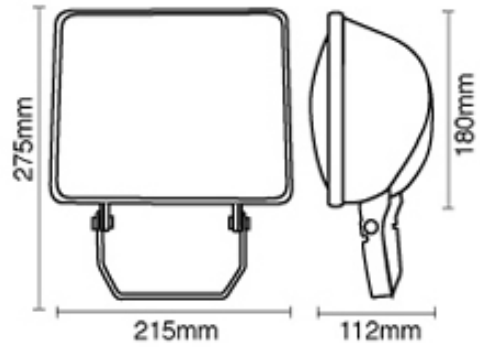

Low Energy Floodlight with Photocell

SL226WPC

Specification

- Adjustable fixing bracket
- Integrated photocell
- Pre-wired with 1 metre outdoor flex
- Body: ABS Diffuser: ABS
- Lamp: 2 x 26W G24q-3 Double Turn D 4pin supplied
- Rating: IP44
- Finish: Black