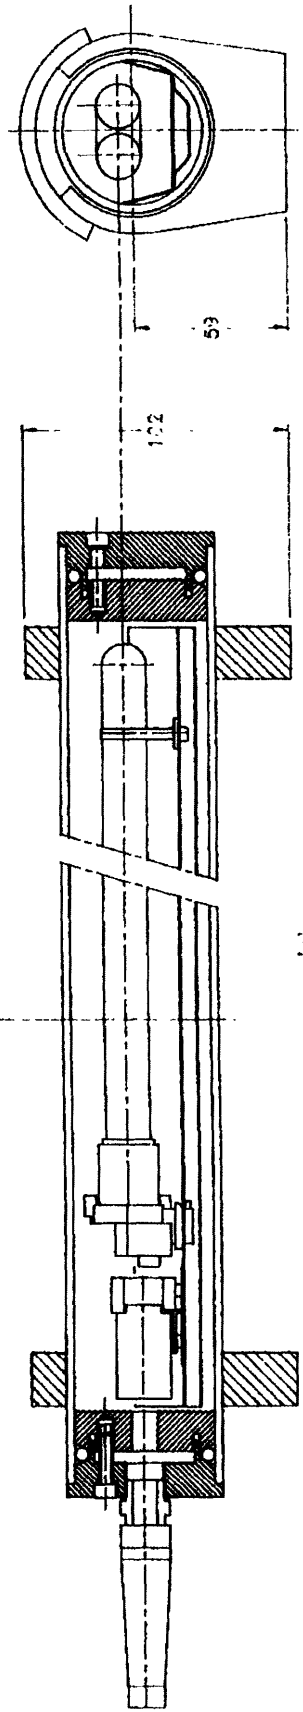

Tube Output	Length	Assembly Part Number
18W 110v	350mm	451
55W 240v	670mm	201
36W 240v	545mm	251
24W 240v	450mm	301
18W 240v	350mm	351

Note - This Tubelight can be supplied as follows :-  
 220/240v.a.c with 18, 24, 36 or 55W Tube  
 or 110v.a.c. with 18 or 24W Tube.

SECTION 'A-A'

PLOT AT 1:2 ON A3 PAPER  
 PLOT AT 1:2.8 ON A4 PAPER  
 Text - Romans Simplex 5.0

Third Angle projection - Dimm in m.m.  
 All edges to be deburred.  
 MATERIAL - See Detail Drawings  
 FINISH - See Detail Drawings

TUBELIGHT - EXTERNAL BALLAST  
 GENERAL ARRGT.  
 SCALE 1:1 (A1) -MP&C - 08/07/96  
 FILE NO. EDL\_0860

PLAN VIEW

SECTION 'A'-'A'

CENTRE LINE SECTION

24W	110v	450mm
18W	110v	350mm
55W	240v	670mm
36W	240v	545mm
24W	240v	450mm
18W	240v	350mm

Tube Output Length

Note - This Tubelight can be supplied as follows :-  
 220/240v.a.c with 18, 24, 36 or 55W Tube  
 or 110v.a.c. with 18 or 24W Tube.

TUBELIGHT - EXTERNAL BALLAST  
 ILLUSTRATION  
 SCALE 1:1 (A1) -MP&C - 29/10/96  
 FILE NO. EDL\_0982