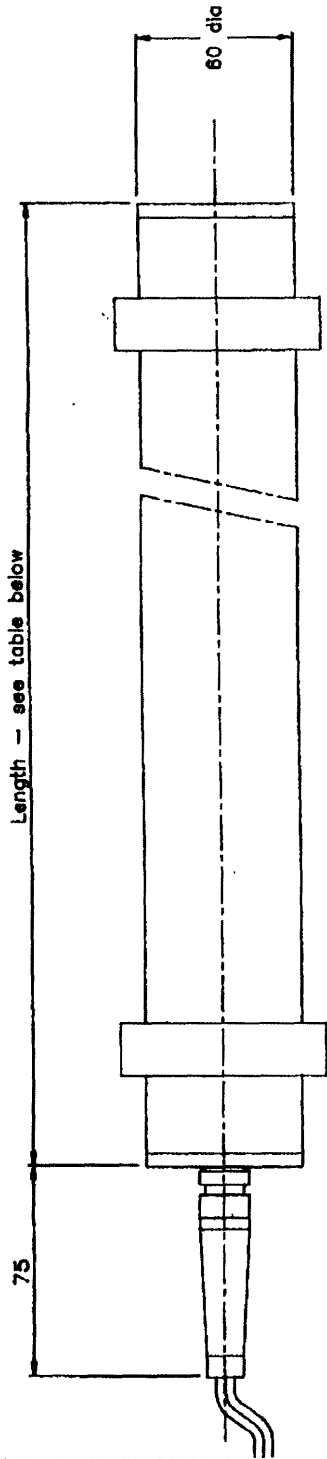

Tube Output	Length	Assembly Part Number
18W 110v	350mm	451
55W 240v	670mm	201
36W 240v	545mm	251
24W 240v	450mm	301
18W 240v	350mm	351

Note - This Tubelight can be supplied as follows :-  
 220/240v.a.c with 18, 24, 36 or 55W Tube  
 or 110v.a.c. with 18 or 24W Tube.

SECTION 'A-A'

PLOT AT 1:2 ON A3 PAPER  
 PLOT AT 1:2.8 ON A4 PAPER  
 Text - Romans Simplex 5.0

Third Angle projection - Dimm in m.m.  
 All edges to be deburred.  
 MATERIAL - See Detail Drawings  
 FINISH - See Detail Drawings

TUBELIGHT - EXTERNAL BALLAST  
 GENERAL ARRGT.  
 SCALE 1:1 (A1) -MP&C - 08/07/96  
 FILE NO. EDL\_0860

PLAN VIEW

SECTION 'A'-'A'

CENTRE LINE SECTION

24W	110v	450mm
18W	110v	350mm
55W	240v	670mm
36W	240v	545mm
24W	240v	450mm
18W	240v	350mm

Tube Output Length

Note - This Tubelight can be supplied as follows :-  
 220/240v.a.c with 18, 24, 36 or 55W Tube  
 or 110v.a.c. with 18 or 24W Tube.

TUBELIGHT - EXTERNAL BALLAST  
 ILLUSTRATION  
 SCALE 1:1 (A1) -MP&C - 29/10/96  
 FILE NO. EDL\_0982