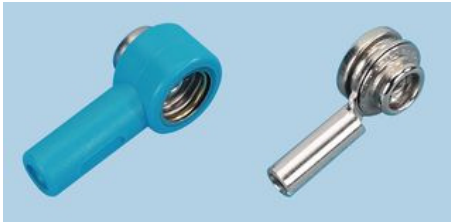

## Earth bonding Point Adaptors

Insulated banana plug-to-crocodile clip

Insulated / Un-insulated stackable 10mm male/female stud-to-banana socket

Description	List No.	Order Code
Insulated crocodile clip	BG	<b>370-3794</b>
Insulated adaptor snap	AS-10	<b>370-3800</b>
Un-insulated adaptor snap	SS-10	<b>370-3812</b>