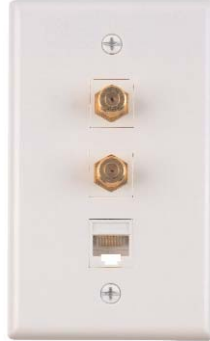

STANDARD DATACOM WALL PLATES

Fig. 9

Standard Datacom Wall Plates (Keystone Ready)

Retail Part No.	Bulk Part No.	Figure No.	Description	# of Ports	Color
45-994	45-994-BU	1	Blank, Single Gang	0	White
45-995	45-995-BU	1	Blank	0	Ivory
45-996	45-996-BU	1	Blank	0	Lt. Almond
45-5633	45-5633-BU	2	Single Gang	1	White
45-950	45-950-BU	2	Single Gang	1	Ivory
45-983	45-983-BU	2	Single Gang	1	Lt. Almond
45-5634	45-5634-BU	3	Single Gang	2	White
45-938	45-938-BU	3	Single Gang	2	Ivory
45-979	45-979-BU	3	Single Gang	2	Lt. Almond
45-5635	45-5635-BU	4	Single Gang	3	White
45-933	45-933-BU	4	Single Gang	3	Ivory
45-978	45-978-BU	4	Single Gang	3	Lt. Almond
45-5636	45-5636-BU	5	Single Gang	4	White
45-934	45-934-BU	5	Single Gang	4	Ivory
45-977	45-977-BU	5	Single Gang	4	Lt. Almond
45-5637	45-5637-BU	6	Single Gang	6	White
45-936	45-936-BU	6	Single Gang	6	Ivory
45-976	45-976-BU	6	Single Gang	6	Lt. Almond

Residential Structured Cabling Wall Plates, Pre-Loaded