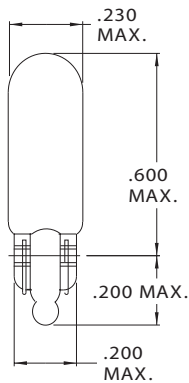

# Chicago Miniature Lighting, LLC

*Lighting the world since 1910*

T-1 3/4 Wedge Base & T-13/4 Midget Screw Base

## T-1 3/4 Wedge Base

Part Number	Design Voltage	Amps	MSCP	Life Hours	Filament Type
CM11	2.5	.200	.200	1,000	C-2R
CM111	2.7	.100	.230	5	S-2
CM56	5.0	.115	.150	20,000	C-2R
CM79	6.0	.200	.600	1,000	C-2R
CM16	6.3	.150	.340	5,000	C-2F
CM84	6.3	.040	.030	20,000	C-2R
CM86	6.3	.200	.400	20,000	C-2F
CM18	14.0	.040	.130	5,000	C-2F
CM37	14.0	.090	.500	1,500	C-2F
CM70	14.0	.150	1.50	100	C-2F
CM73	14.0	.080	.300	15,000	C-2F
CM74	14.0	.100	.700	500	C-2F
CM17	28.0	.065	.650	5,000	C-2F
CM85	28.0	.040	.300	7,000	C-2F

## T-1 3/4 Midget Screw Base

Part Number	Design Voltage	Amps	MSCP	Life Hours	Filament Type
CM8669	1.35	.060	.010	500	C-6
CM1767	2.50	.200	.200	500	C-2R
CM1769	2.50	.200	.200	500	C-2R
CM8693	2.70	.060	.040	6,000	C-2R
CM3153	5.00	.060	.150	5,000	C-2R
CM342	6.00	.040	.030	10,000	C-2V
CM1768	6.00	.200	.600	1,000	C-2R
CM7323	6.00	.200	.550	5,000	C-2R
CM378	6.30	.200	.400	20,000	C-2F
CM1775	6.30	.075	.230	1,000	C-2R
CM389	10.0	.040	.080	5,000	C-2F
CM373	14.0	.080	.500	1,500	C-2F
CM383	14.0	.080	.500	750	C-2F
CM8162	14.0	.100	.500	10,000	C-2F
CM8362	14.0	.080	.300	15,000	C-2F
CM8536	18.0	.040	.150	10,000	C-2F
CM335	28.0	.040	.340	4,000	C-2F
CM335LSV	28.0	.060	.340	25,000	C-2F
CM369	28.0	.040	.340	4,000	C-2F
CM399	28.0	.040	.300	7,000	C-2F
CM8369	28.0	.065	.650	15,000	C-2F
CM8384	28.0	.040	.150	10,000	C-2F