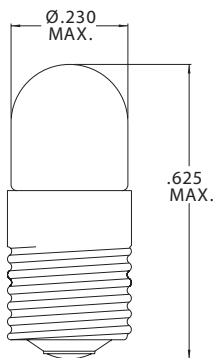

# Chicago Miniature Lighting, LLC

*Lighting the world since 1910*

T-1 3/4 Wedge Base & T-13/4 Midget Screw Base

## T-1 3/4 Wedge Base

Part Number	Design Voltage	Amps	MSCP	Life Hours	Filament Type
CM11	2.5	.200	.200	1,000	C-2R
CM111	2.7	.100	.230	5	S-2
CM56	5.0	.115	.150	20,000	C-2R
CM79	6.0	.200	.600	1,000	C-2R
CM16	6.3	.150	.340	5,000	C-2F
CM84	6.3	.040	.030	20,000	C-2R
CM86	6.3	.200	.400	20,000	C-2F
CM18	14.0	.040	.130	5,000	C-2F
CM37	14.0	.090	.500	1,500	C-2F
CM70	14.0	.150	1.50	100	C-2F
CM73	14.0	.080	.300	15,000	C-2F
CM74	14.0	.100	.700	500	C-2F
CM17	28.0	.065	.650	5,000	C-2F
CM85	28.0	.040	.300	7,000	C-2F

## T-1 3/4 Midget Screw Base

Part Number	Design Voltage	Amps	MSCP	Life Hours	Filament Type
CM8669	1.35	.060	.010	500	C-6
CM1767	2.50	.200	.200	500	C-2R
CM1769	2.50	.200	.200	500	C-2R
CM8693	2.70	.060	.040	6,000	C-2R
CM3153	5.00	.060	.150	5,000	C-2R
CM342	6.00	.040	.030	10,000	C-2V
CM1768	6.00	.200	.600	1,000	C-2R
CM7323	6.00	.200	.550	5,000	C-2R
CM378	6.30	.200	.400	20,000	C-2F
CM1775	6.30	.075	.230	1,000	C-2R
CM389	10.0	.040	.080	5,000	C-2F
CM373	14.0	.080	.500	1,500	C-2F
CM383	14.0	.080	.500	750	C-2F
CM8162	14.0	.100	.500	10,000	C-2F
CM8362	14.0	.080	.300	15,000	C-2F
CM8536	18.0	.040	.150	10,000	C-2F
CM335	28.0	.040	.340	4,000	C-2F
CM335LSV	28.0	.060	.340	25,000	C-2F
CM369	28.0	.040	.340	4,000	C-2F
CM399	28.0	.040	.300	7,000	C-2F
CM8369	28.0	.065	.650	15,000	C-2F
CM8384	28.0	.040	.150	10,000	C-2F