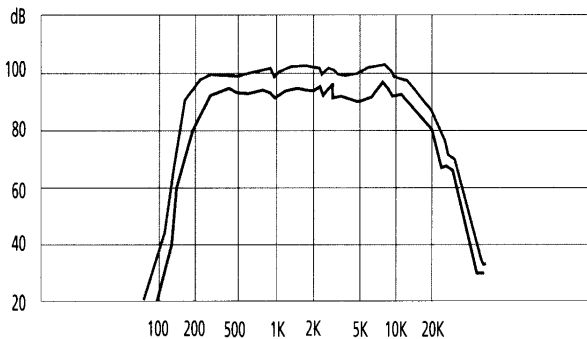

NEXT<sup>TM</sup>  
**2**  
TWO

*Sound Solutions*

	SUB-200	SUB-500
<i>Dimensions H x W x D</i>	155 x 157 x 152	155 x 260 x 162
<i>Colour / finish</i>	Black or White	Black or White
<i>Mounting</i>	Keyhole / Swivel bracket	Keyhole / Swivel bracket
<i>Terminal</i>	Spring loaded	Spring loaded
<i>Net weight alone / with transformer, Kg</i>	1.16 / 1.4	1.75 / 2.25
<i>100 volt transformer power tapplings, watts</i>	2.0, 4.0, 7.5, 15.0	5.0, 7.5, 15.0, 30.0
<i>Input impedance standard model, ohms</i>	5k, 2.5k, 1.33k, 666	2k, 1.33k, 666, 333
<i>Rated power, watts</i>	15	30
<i>Maximum power, RMS, watts</i>	20	50
<i>Dispersion at 1000 Hz, degrees° conical</i>	110	95
<i>Impedance, ohms</i>	8	8
<i>Effective frequency range, Hz</i>	100 - 16,000	80 - 20,000
<i>Sound pressure level, power watts / 1m, dB</i>	101.7	104.7
<i>Sound pressure level, 1 watt / 1m, dB</i>	90	88