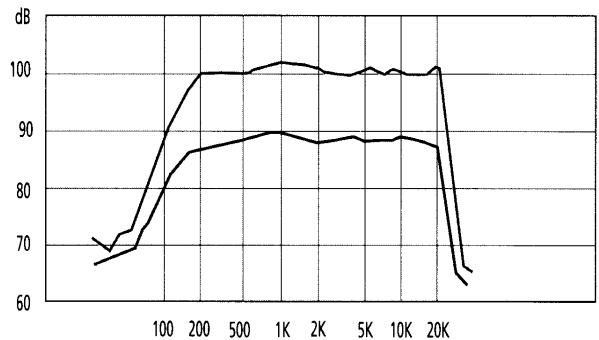

NEXT<sup>TM</sup>  
**2**  
TWO

*Sound Solutions*

	SUB-200	SUB-500
<i>Dimensions H x W x D</i>	155 x 157 x 152	155 x 260 x 162
<i>Colour / finish</i>	Black or White	Black or White
<i>Mounting</i>	Keyhole / Swivel bracket	Keyhole / Swivel bracket
<i>Terminal</i>	Spring loaded	Spring loaded
<i>Net weight alone / with transformer, Kg</i>	1.16 / 1.4	1.75 / 2.25
<i>100 volt transformer power tapplings, watts</i>	2.0, 4.0, 7.5, 15.0	5.0, 7.5, 15.0, 30.0
<i>Input impedance standard model, ohms</i>	5k, 2.5k, 1.33k, 666	2k, 1.33k, 666, 333
<i>Rated power, watts</i>	15	30
<i>Maximum power, RMS, watts</i>	20	50
<i>Dispersion at 1000 Hz, degrees° conical</i>	110	95
<i>Impedance, ohms</i>	8	8
<i>Effective frequency range, Hz</i>	100 - 16,000	80 - 20,000
<i>Sound pressure level, power watts / 1m, dB</i>	101.7	104.7
<i>Sound pressure level, 1 watt / 1m, dB</i>	90	88