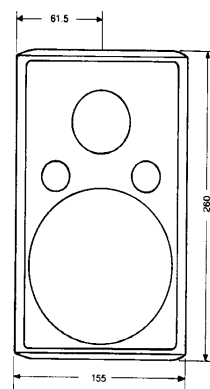

RED / YELLOW 15W
GREEN / BLUE 7.5W
YELLOW / GREEN 4W
RED / GREEN 2W

SUB-500