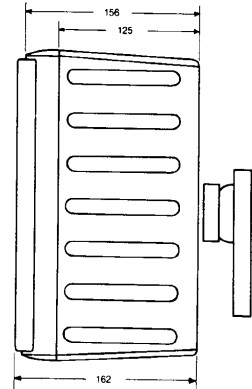

RED / YELLOW 15W
GREEN / BLUE 7.5W
YELLOW / GREEN 4W
RED / GREEN 2W

SUB-500