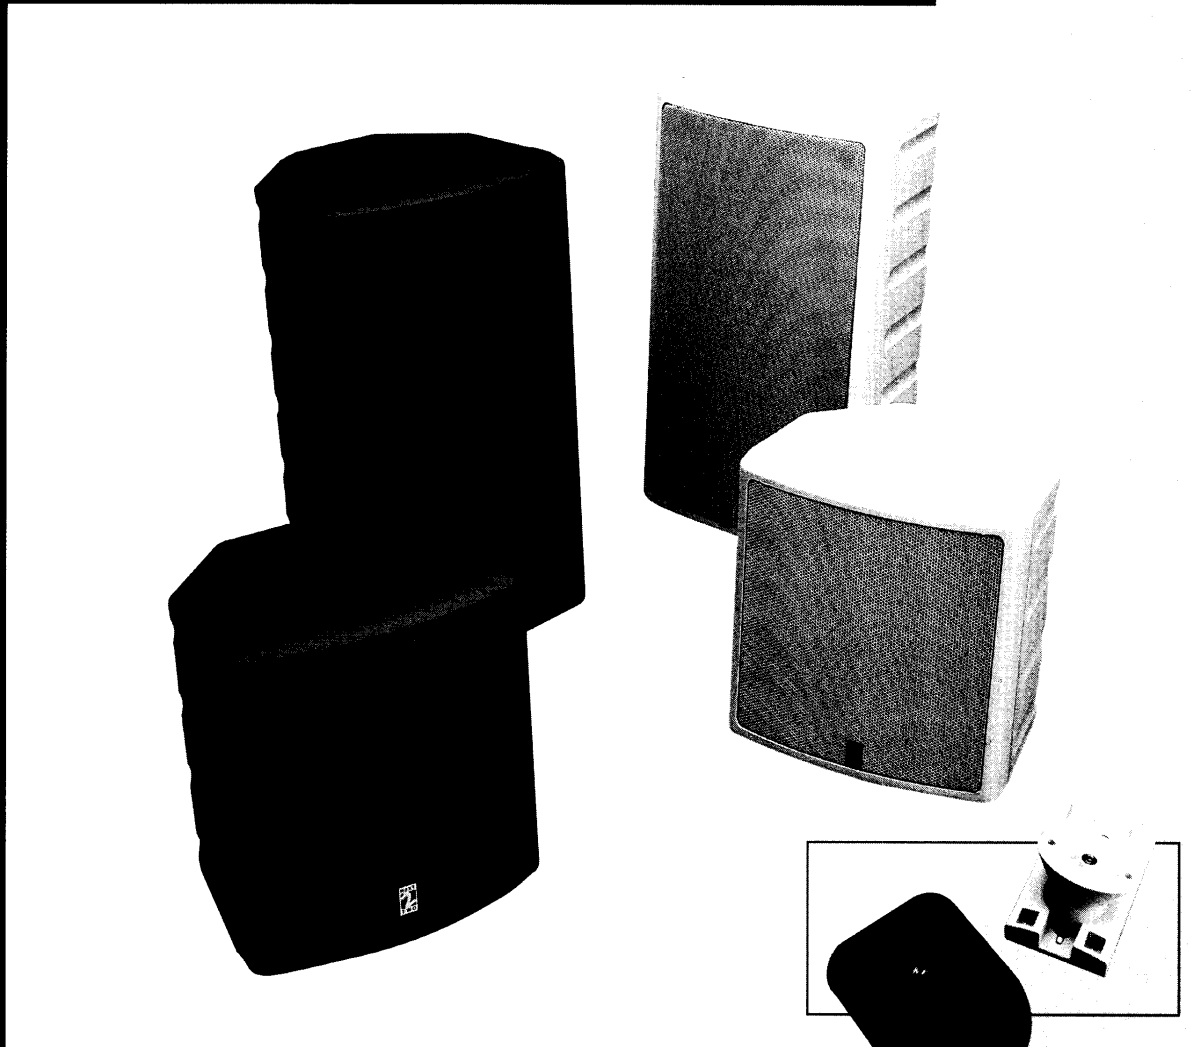

20/50 Watt High Quality Moulded Cabinet Loudspeakers

SUB-200 / SUB-500

The SUB range of compact, monitor-style loudspeakers provides the installer with a stylish solution to sound reinforcement in a variety of locations. These diminutive systems are both pleasing to the eye and unobtrusive.

The cabinets are manufactured from a structurally-loaded plastic material with excellent acoustic properties. The SUB-200 is fitted with a high quality full-range driver; the SUB-500 is a two-way reflex design with a more extended bass response. Both systems are ideal for music reproduction.

These products are available in both 8-ohm and 100 volt line versions and come complete with a swivel mounting bracket. Weatherproof options are available and the SUB-500 has Deluxe and Active options.

NEXT<sup>TM</sup>  
**2**  
TWO

*Sound Solutions*

	SUB-200	SUB-500
<i>Dimensions H x W x D</i>	155 x 157 x 152	155 x 260 x 162
<i>Colour / finish</i>	Black or White	Black or White
<i>Mounting</i>	Keyhole / Swivel bracket	Keyhole / Swivel bracket
<i>Terminal</i>	Spring loaded	Spring loaded
<i>Net weight alone / with transformer, Kg</i>	1.16 / 1.4	1.75 / 2.25
<i>100 volt transformer power tapplings, watts</i>	2.0, 4.0, 7.5, 15.0	5.0, 7.5, 15.0, 30.0
<i>Input impedance standard model, ohms</i>	5k, 2.5k, 1.33k, 666	2k, 1.33k, 666, 333
<i>Rated power, watts</i>	15	30
<i>Maximum power, RMS, watts</i>	20	50
<i>Dispersion at 1000 Hz, degrees° conical</i>	110	95
<i>Impedance, ohms</i>	8	8
<i>Effective frequency range, Hz</i>	100 - 16,000	80 - 20,000
<i>Sound pressure level, power watts / 1m, dB</i>	101.7	104.7
<i>Sound pressure level, 1 watt / 1m, dB</i>	90	88