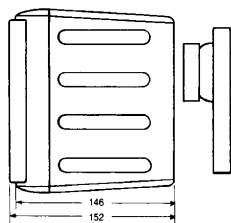

NEXT<sup>TM</sup>  
**2**  
TWO

*Sound Solutions*

	SUB-200	SUB-500
<i>Dimensions H x W x D</i>	155 x 157 x 152	155 x 260 x 162
<i>Colour / finish</i>	Black or White	Black or White
<i>Mounting</i>	Keyhole / Swivel bracket	Keyhole / Swivel bracket
<i>Terminal</i>	Spring loaded	Spring loaded
<i>Net weight alone / with transformer, Kg</i>	1.16 / 1.4	1.75 / 2.25
<i>100 volt transformer power tapplings, watts</i>	2.0, 4.0, 7.5, 15.0	5.0, 7.5, 15.0, 30.0
<i>Input impedance standard model, ohms</i>	5k, 2.5k, 1.33k, 666	2k, 1.33k, 666, 333
<i>Rated power, watts</i>	15	30
<i>Maximum power, RMS, watts</i>	20	50
<i>Dispersion at 1000 Hz, degrees° conical</i>	110	95
<i>Impedance, ohms</i>	8	8
<i>Effective frequency range, Hz</i>	100 - 16,000	80 - 20,000
<i>Sound pressure level, power watts / 1m, dB</i>	101.7	104.7
<i>Sound pressure level, 1 watt / 1m, dB</i>	90	88