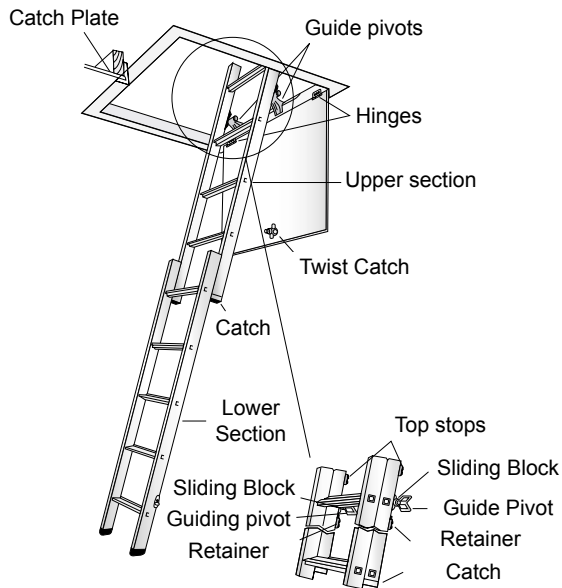

Spacemaker

Tables and Diagram - Page 1 of 1

Min. floor to floor ht. (m)	Max. floor to floor ht. (m)	Max. arc of clearance in loft (m)
1.450	2.600	1.213

Order code	Product name	Packed Dimension (m)			Sec	Total No. Treads	Duty Rating kg/stone	Weight (kg)
		Length	Width	Depth				
302340	Spacemaker Loft Ladder	1.670	0.331	0.107	2	10	100/15.7	5.00