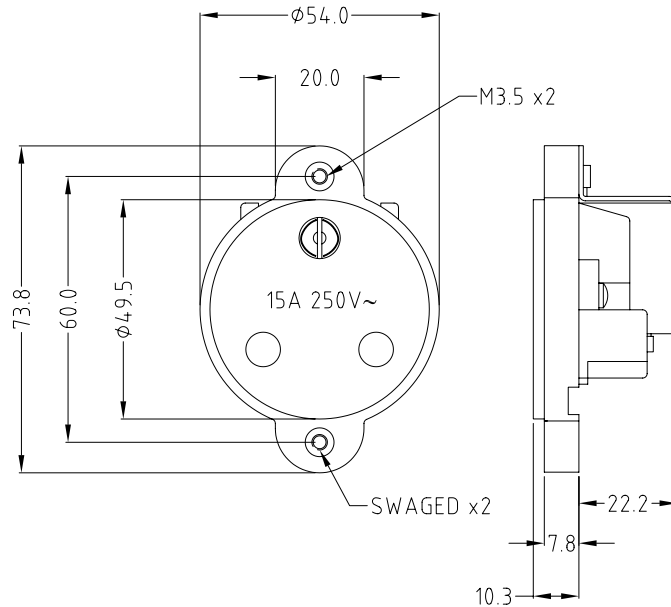

CLIFF

15A SOCKET

FM7080
15A Socket White
Rated 15A 250V

FM7081
15A Socket Black
Rated 15A 250V

Main application: Professional lighting rigging.
Conforms to BS 546, made from FR materials.
Suggested maximum tightening torque for assembly screws is 1NM.