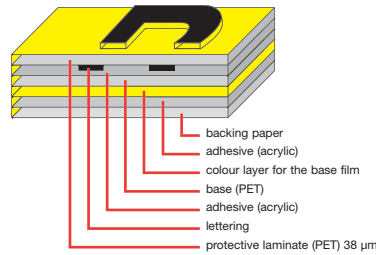

At your side.
brother®

Laminated Tapes

Ideal for heavy industrial use, retail and office environments

Brother laminated tapes consist of six layers of materials, resulting in a thin, yet extremely strong label. Characters formed with thermal transfer ink are actually printed onto the underside of the laminate, sandwiched between two layers of PET (polyester film) creating characters that are virtually indestructible.

Brother's unique, patented TZ Tapes are designed to be extra hard wearing. Tests have shown that they can withstand heavy abrasion, electricity and lengthy exposure to chemicals, sunlight, water and extreme temperatures.

TZ Tapes share the same adhesive which meets the needs of all industrial environments. However, some industries may require additional strength and in this situation Brother offers a stronger adhesive version of the laminated TZ Tape. Under tests, Strong Adhesive Tape demonstrates greater adhesion when stuck to varying materials.