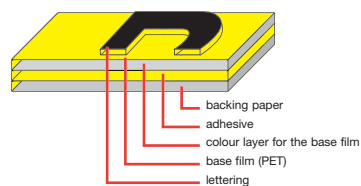

Brother laminated tapes consist of six layers of materials, resulting in a thin, yet extremely strong label. Characters formed with thermal transfer ink are actually printed onto the underside of the laminate, sandwiched between two layers of PET (polyester film) creating characters that are virtually indestructible.

TZ Tapes share the same adhesive which meets the needs of all industrial environments. However, some industries may require additional strength and in this situation Brother offers a stronger adhesive version of the laminated TZ Tape. Under tests, Strong Adhesive Tape demonstrates greater adhesion when stuck to varying materials.

Non-Laminated Tapes

For indoor and professional use

Still offering durability, non-laminated tapes are not suitable for exposure to chemicals, extreme temperatures or severe conditions and have a limited resilience to water and abrasion.

Available in seven colour combinations, non-laminated tapes may offer a more economical option to meet your labelling requirements.

Suitable for educational environments, corporate offices and some indoor retail use.