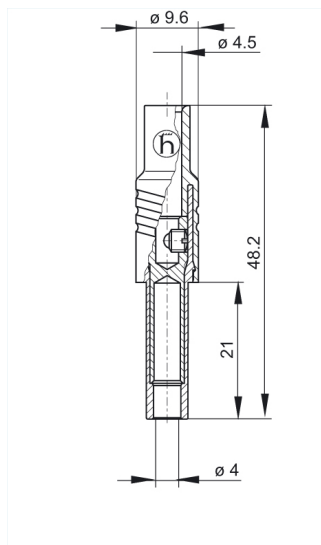

KUN S blau/blue

Industrial Connectors:Measuring and Testing Equipment:Sockets:4 mm safety system

Product description

Description	Safety coupling with screw connection for leads from 0.5 mm ² to 1.5 mm ² , outer diameter of lead max. 4,2 mm. Connectable with contact-protected plug 4 mm, 1000 V-system, IEC 61010. Simple assembly by "Click System".
Type	KUN S blau/blue
Order No.	934 096-102
System	4 mm safety system
Housing Color	blue
Other standard types	black color, order no. 934 096-100; red color, order no. 934 096-101; yellow color, order no. 934 096-103; green color, order no. 934 096-104

Drawing

Technical data

Type of contact	socket
Type of termination	screw
Standard	IEC 61010
Rated voltage	AC/DC 1000 V
Measurement Category	CAT III
Rated current	24 A

Material

Contact material	brass
Contact surface material	nickel-plated
Housing material	PA