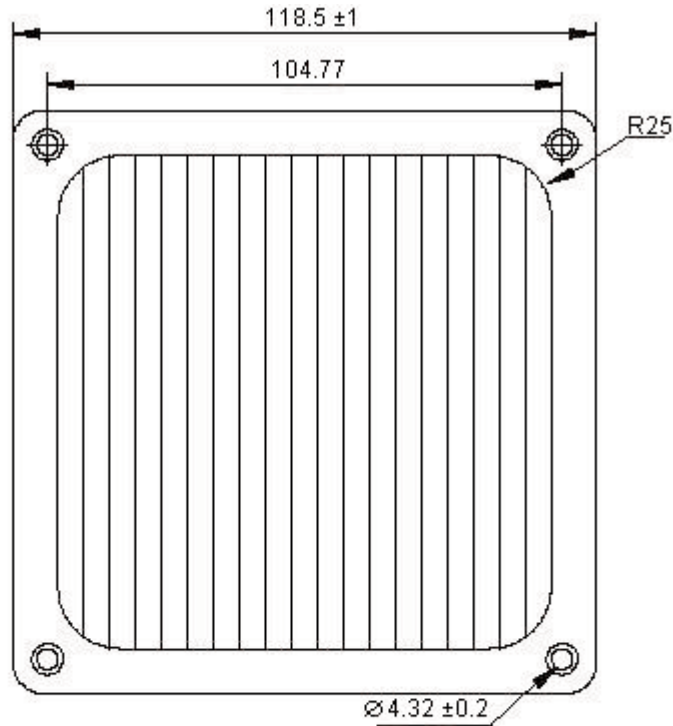

PART NO.

MC06450-M

REVISIONS

ECN #	REV	DESCRIPTION	DRAWN	DATE	CHECKD	DATE	APPRVD	DATE
-	A	RELEASED	Veena	20/11/08	Suresh	20/11/08	Farnell	04/12/08

Specifications:

Material:

Frame : Aluminium with 0.6mm thickness.
Mesh : 24#/25.4mm stainless steel.
Finish : Mill.

Part Number Table

Description	Part Number
EMC Screen, 120mm, Silver	MC06450-M