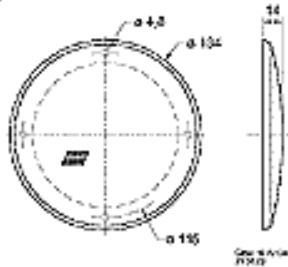

GRILLE 10 R/134

Art. No. 4670

Protective grille made of mat-black metal. Decoration ring made of black ABS plastics. Suitable for: [FR 10 4 OHM](#); [FR 10 8 OHM](#); [R 10 S 4 OHM](#); [R 10 S 8 OHM](#); [R 10 SC 4 OHM](#); [R 10 SC 8 OHM](#); [FX 10 4 OHM](#)