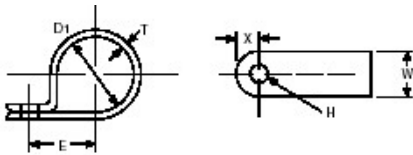

Catamount®

T&B Catalog Number: N4NY-004-9-M
UPC Number: 72849410185
Description: Cable Clamp Plain Edge Natural Nylon 6/6 #8 Screw Mounting with Closed Diameter 0.250
Status: Active

General	
-Material	Nylon 6/6
-Color	Natural
-Mounting Method	#8 Screw
Dimension Information	
-Width (inches)	0.375
-Hole Diameter (inches)	0.170
-Closed Diameter (inches)	0.250
-Thickness (inches)	0.050
-E (inches)	0.421
-X (inches)	0.218
Packaging	
-T&B Order Multiple	1000
-T&B Inner Pack	1000
-Package in Units	10000
-Package Type	Bulk
-T&B Sold in UOM	Each
-T&B Weight Per UOM	1.3 lbs. per 1000
Application Support	
-T&B Sales Drawings	wsd-000389
Notes	
-	Fully radiused inside edges with size markings in inches and millimeters for easy identification. Replace suffix M or D with C for 100 pack.
Certifications	
-RoHS Compliance	Yes