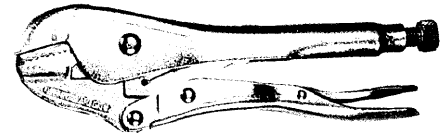

**LOCKING PLIER**

Long nose with wire cutter

70010	6-1/2"	72pcs/25/26/1.5'	(01024-06)
70011	9"	72pcs/25/26/1.5'	(01024-09)

**LOCKING PLIER**

Round jaw w/wire cutter

70012	10"	36pcs/18.5/19.5/1.2'	(01022)
-------	-----	----------------------	---------

**LOCKING PLIER**

Straight jaw w/o wire cutter

70013	10"	36pcs/18.5/19.5/1.2'	(01014)
-------	-----	----------------------	---------

**71043 10" WATER PUMP PLIER**

**71044 10" WATER PUMP PLIER**

**WATER PUMP PLIER**