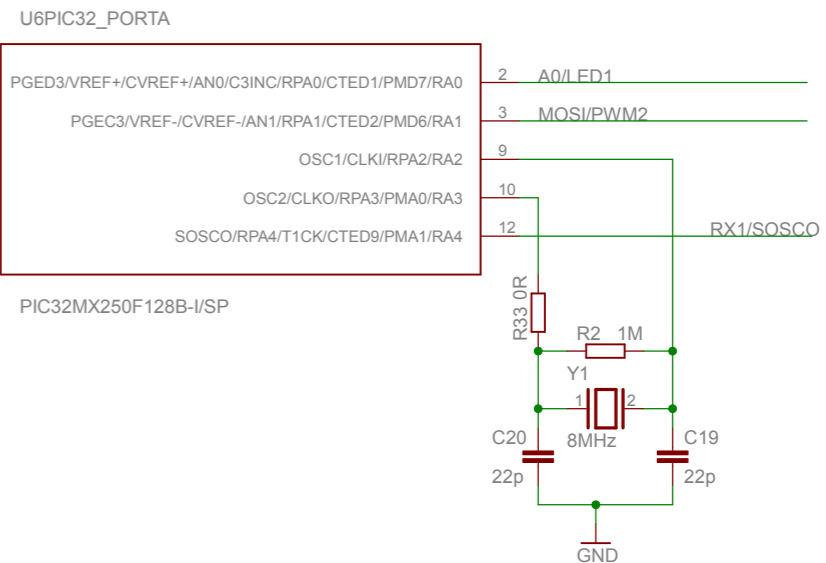

Block

Title: Chipkit U3.37B	
Version: 3.37	
2013-9-6 19:46:22	
Drawn By: Embest	1/3

MCU PIC32MX250F128B-I/SP

Title: Chipkit U3.37B	
Version: 3.37	
2013-9-6 19:46:22	
Drawn By: Embest	2/3

Title: Chipkit U3.37B	
Version: 3.37	
2013-9-6 19:46:22	
Drawn By: Embest	3/3