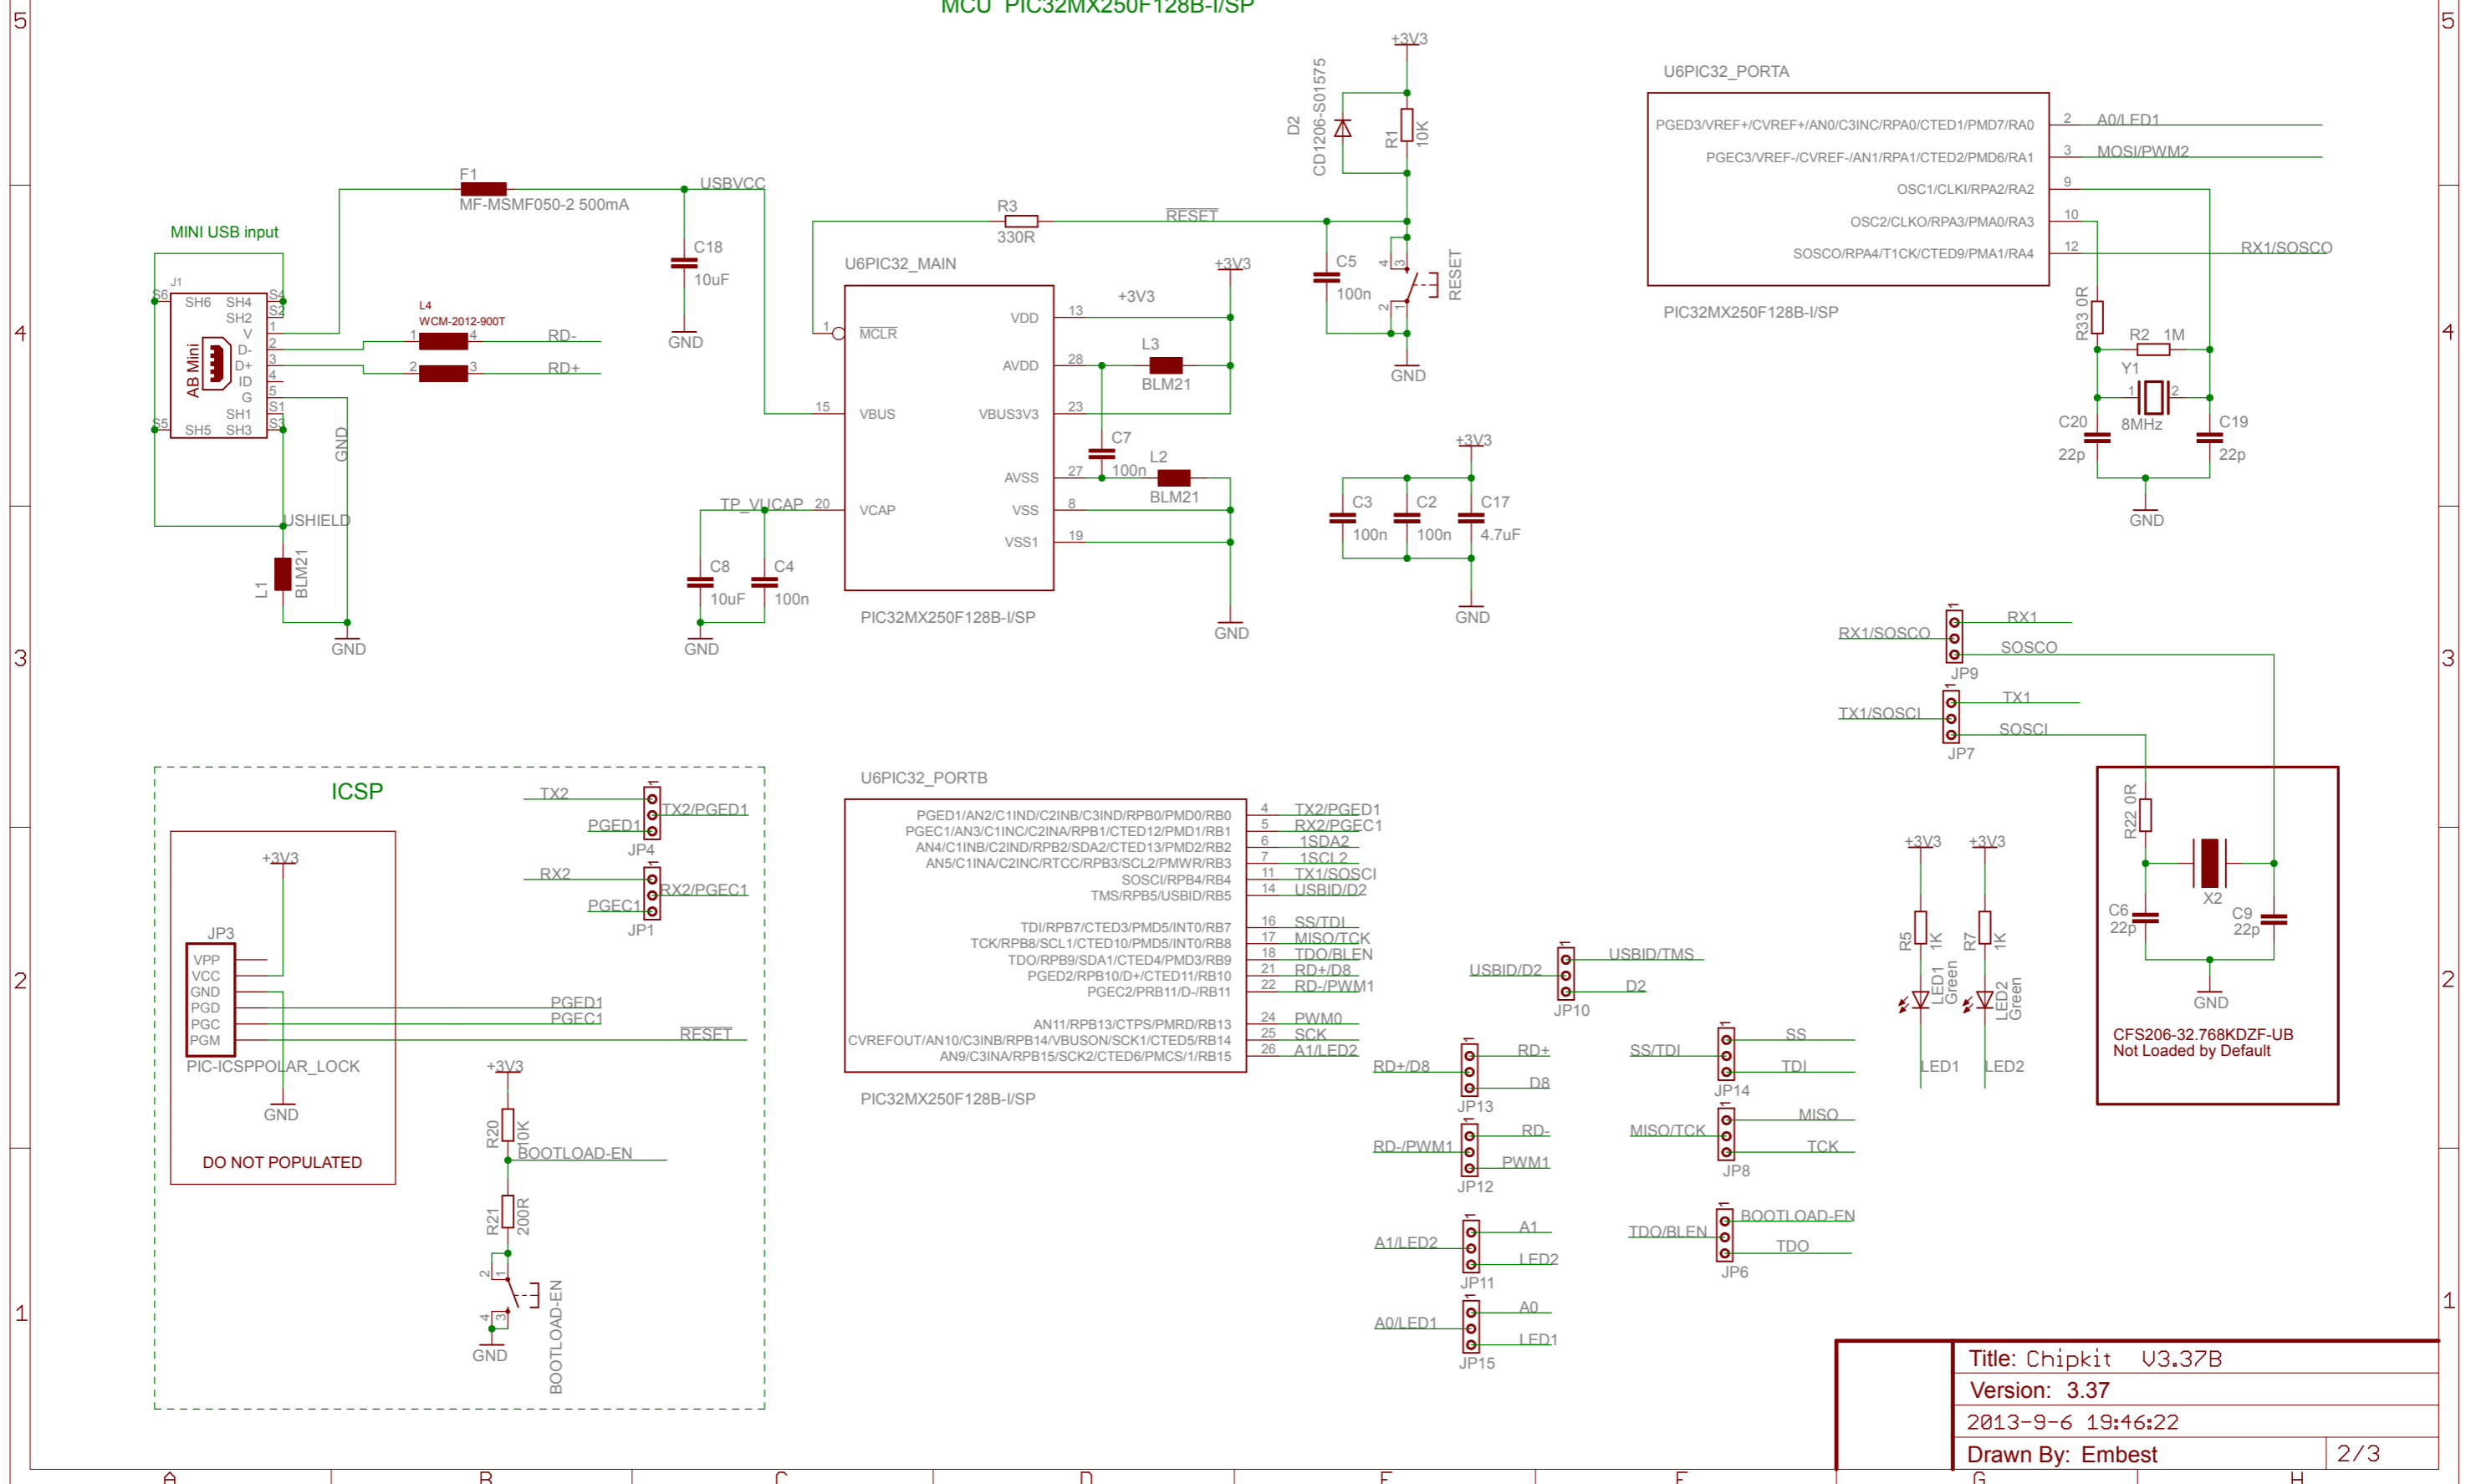

Block

Title: Chipkit U3.37B	
Version: 3.37	
2013-9-6 19:46:22	
Drawn By: Embest	1/3

MCU PIC32MX250F128B-I/SP

Title: Chipkit U3.37B	
Version: 3.37	
2013-9-6 19:46:22	
Drawn By: Embest	2/3

Title: Chipkit U3.37B	
Version: 3.37	
2013-9-6 19:46:22	
Drawn By: Embest	3/3