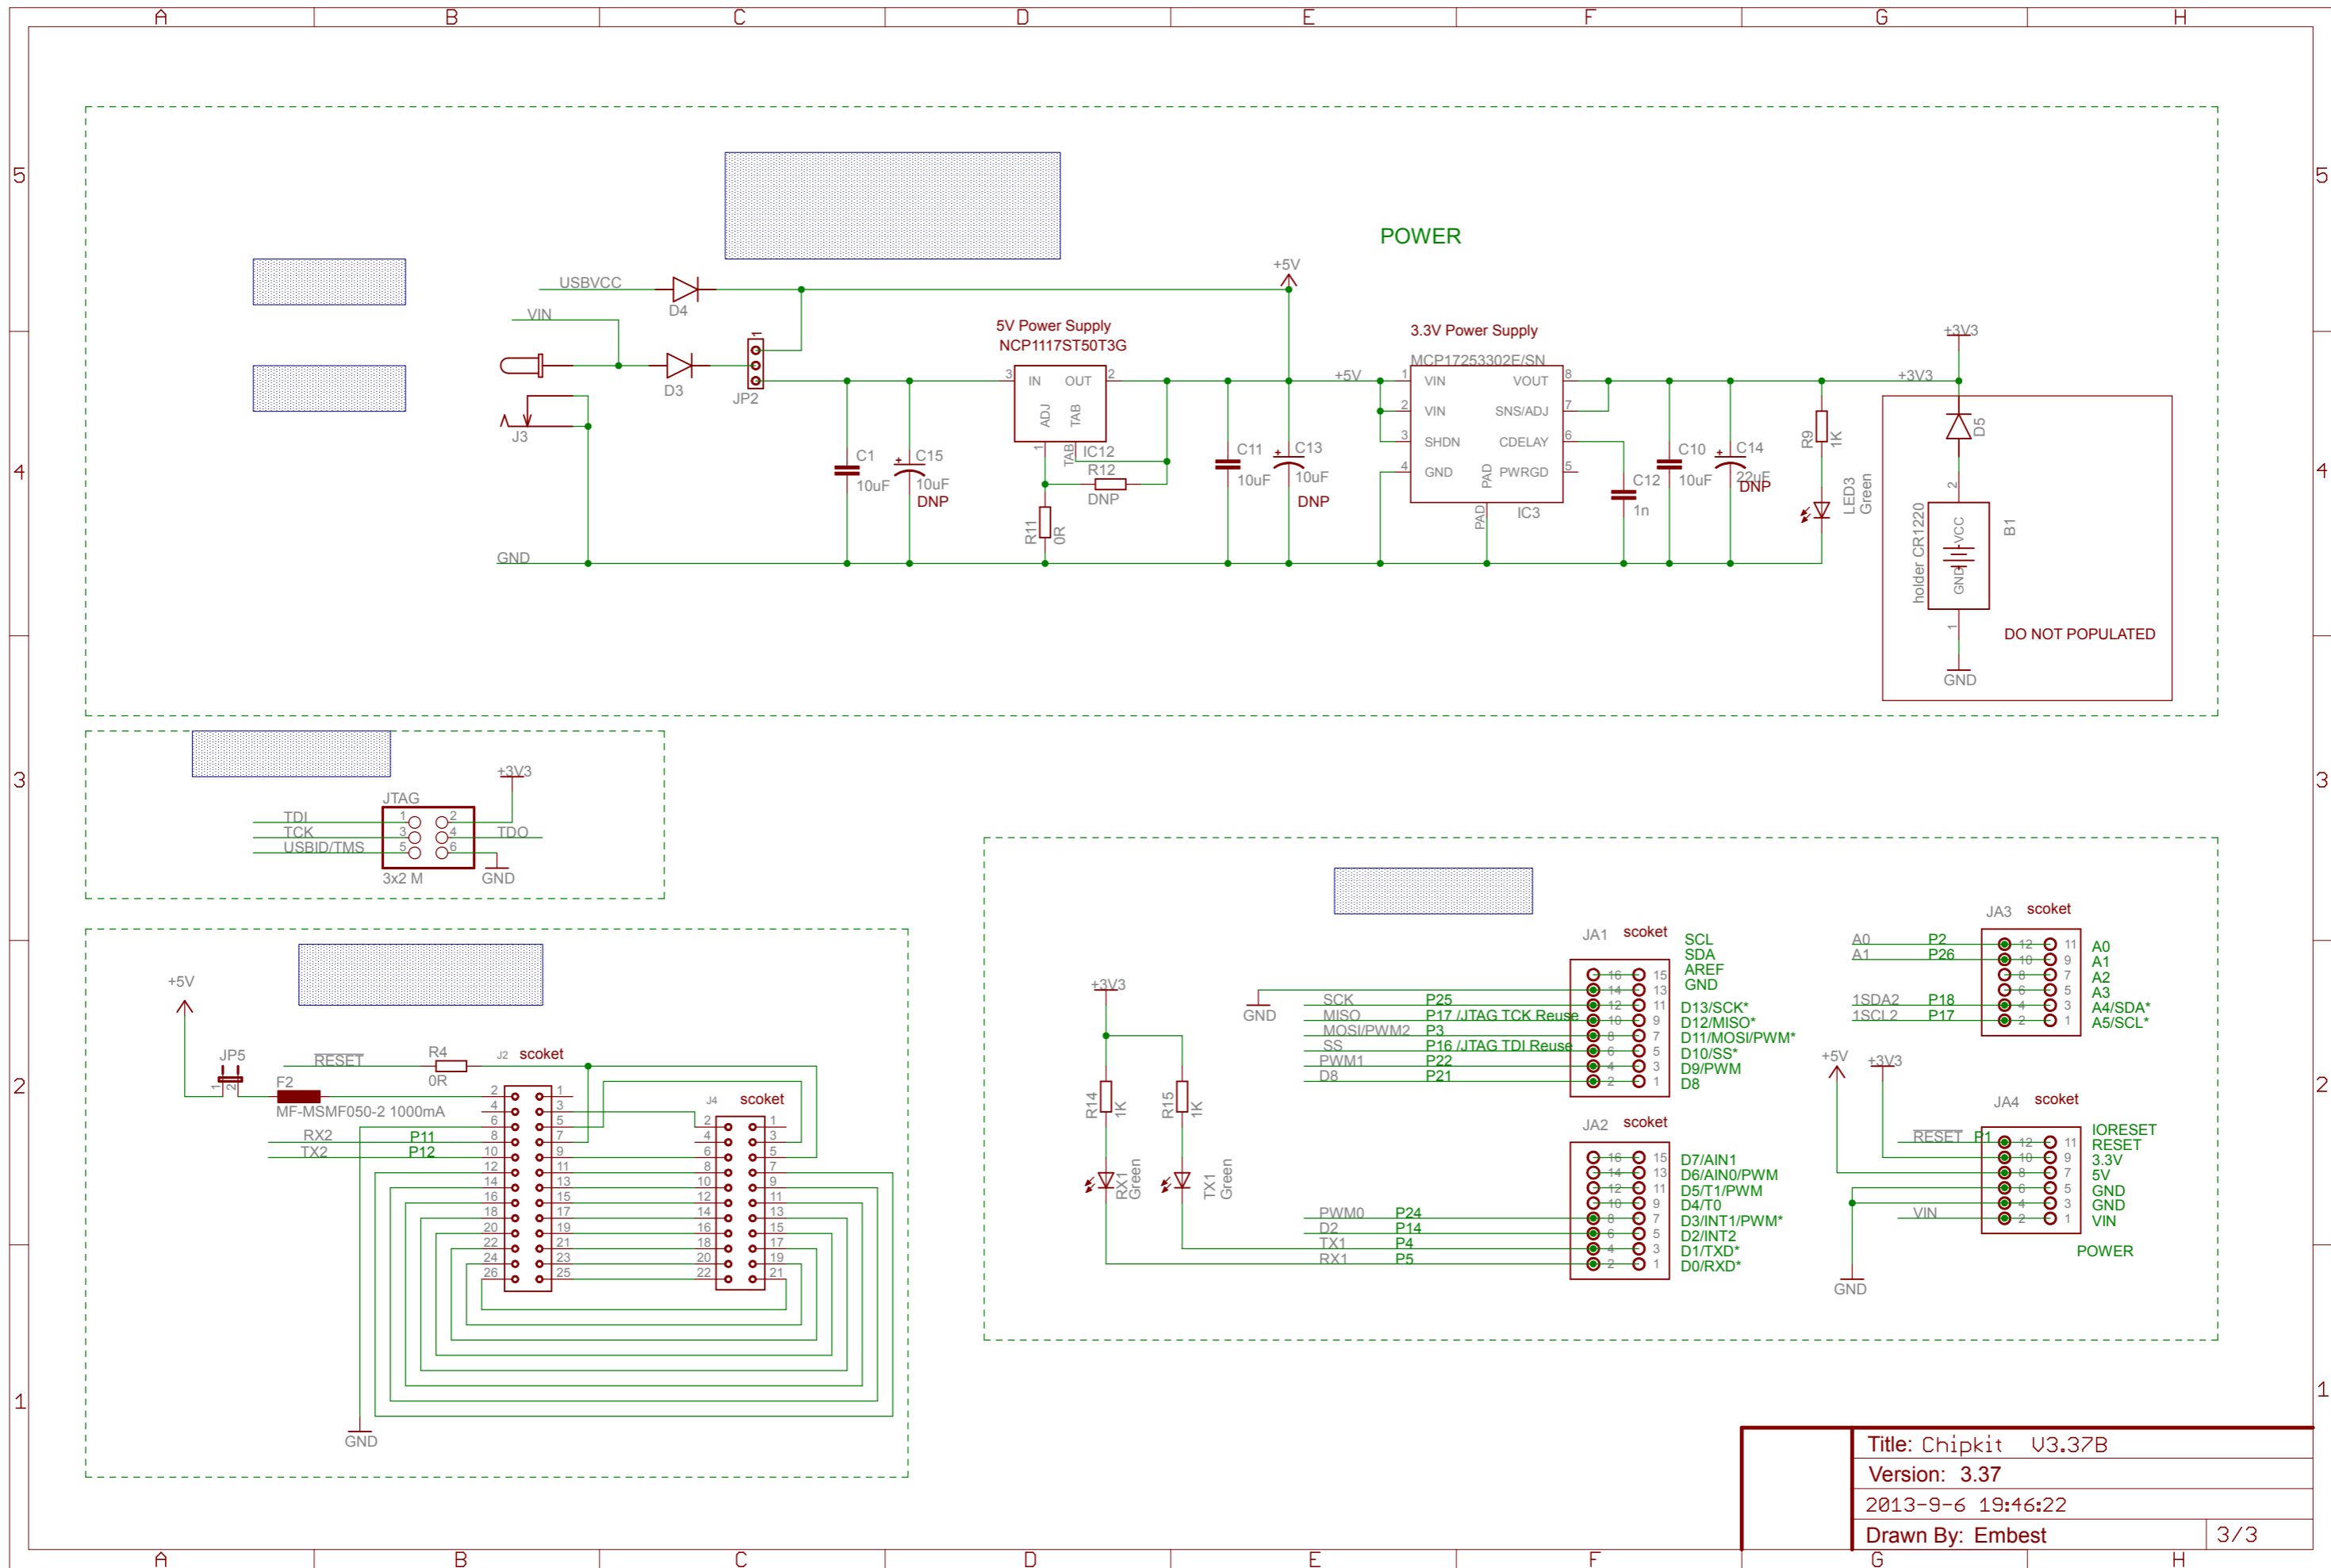

Block

Title: Chipkit U3.37B	
Version: 3.37	
2013-9-6 19:46:22	
Drawn By: Embest	1/3

MCU PIC32MX250F128B-I/SP

Title: Chipkit U3.37B	
Version: 3.37	
2013-9-6 19:46:22	
Drawn By: Embest	2/3

Title: Chipkit U3.37B	
Version: 3.37	
2013-9-6 19:46:22	
Drawn By: Embest	3/3