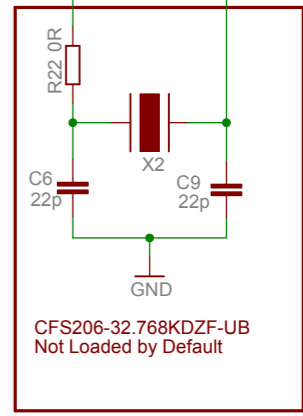

Block

Title: Chipkit U3.37B	
Version: 3.37	
2013-9-6 19:46:22	
Drawn By: Embest	1/3

MCU PIC32MX250F128B-I/SP

Title: Chipkit U3.37B	
Version: 3.37	
2013-9-6 19:46:22	
Drawn By: Embest	2/3

Title: Chipkit U3.37B	
Version: 3.37	
2013-9-6 19:46:22	
Drawn By: Embest	3/3